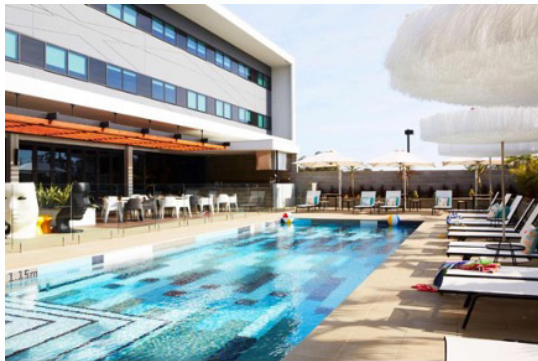

55 Sherbrooke Street, Rooty Hill
Reservations 02 9832 1347
reservations@novotelwesthq.com.au

Eastern Creek Hotel

The Alpha Eastern Creek hotel aims to provide superior accommodation, top class service and an extensive range of facilities in one place. It means that if you stay here, you're going to get the most of your time. Eastern Creek Hotel can accommodate your appetite, whether it is necessary to maintain a rigorous exercise regimen, or you want to take part in some delicious food. The new Executive Floor is also being offered to guests wishing to experience the wide range of facilities and services existing in hotels, with a higher level of accommodation as well as an attractive commercial lounge having all day refreshments and free Wi-Fi. You don't want to miss out on this one!

Cnr Brabham & Peter Brock Dr, Eastern Creek
Reservations 02 8889 7700
res.eastercreek@alphahotels.com.au

Atura Blacktown

Urban, industrial and design inspired. This fresh take on the mid-market travel experience fuses dynamic spaces, hip styling and the latest technology at surprisingly affordable prices ensuring guests feel connected and energised. Other hotel features include five meeting & event rooms – the perfect place to meet, mingle & celebrate weddings, birthdays and any special event with natural light and catering for 5 to 150 guests. There is also a well-equipped gym, complimentary car parking, disabled facilities & guest rooms.